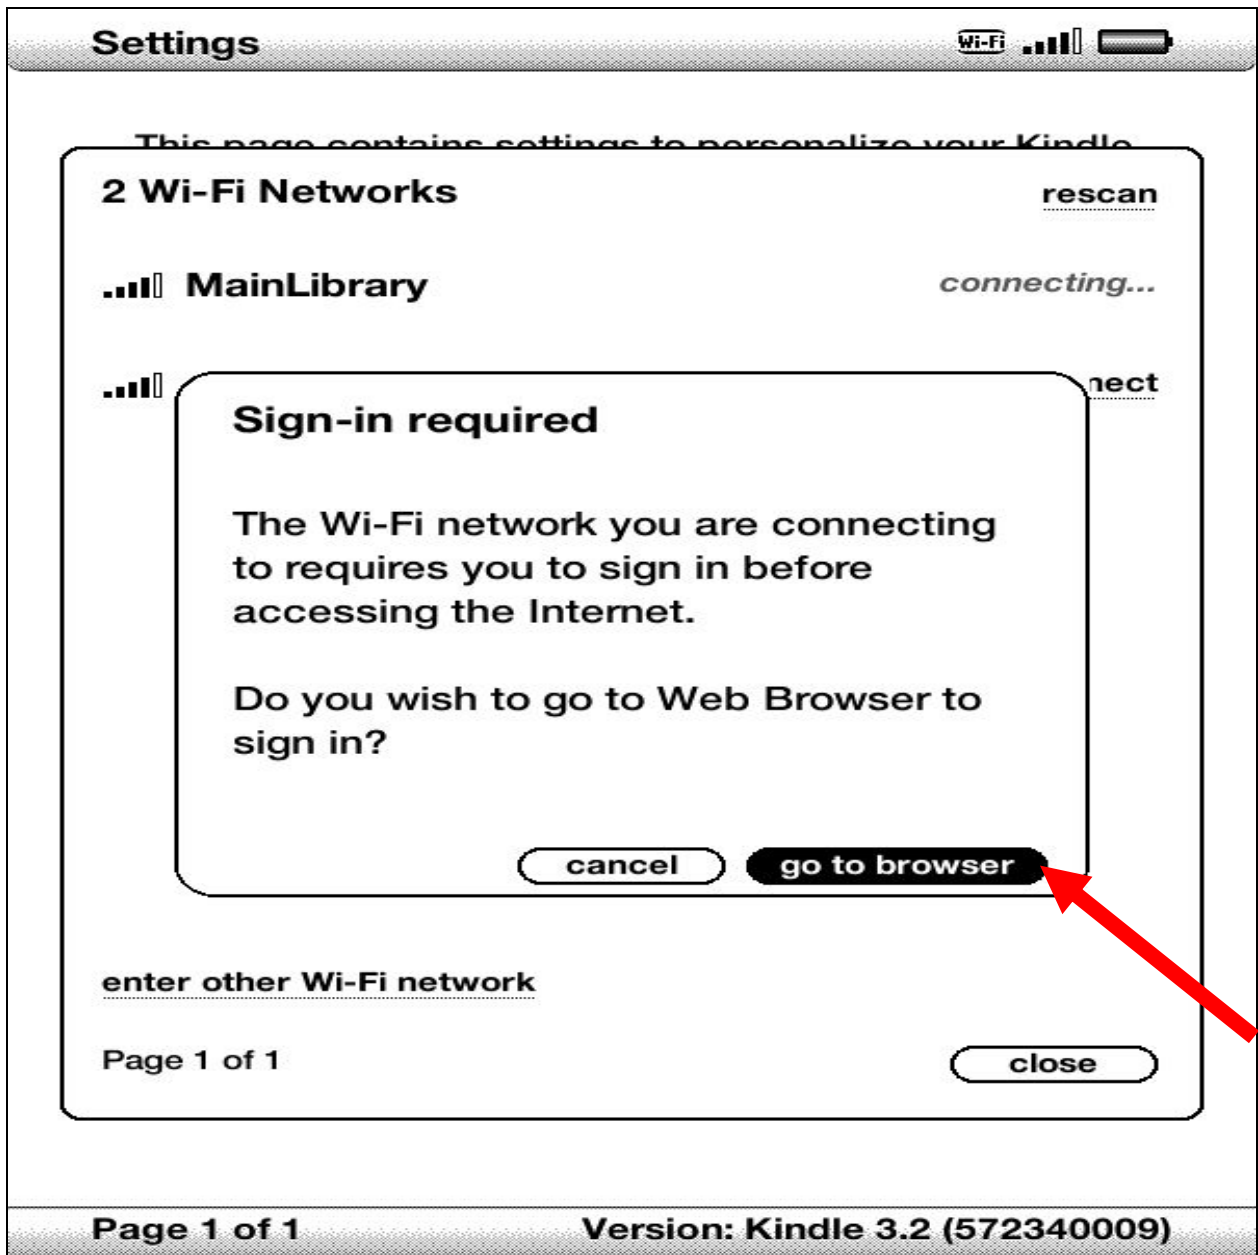

1. Press the Home button and then press the Menu button.

2. Navigate to "Settings" by moving the 5-way controller down, then press the 5-way controller to select.

3. Select “*view*” next to “Wi-Fi Settings” to display a list of detected Wi-Fi networks. You may have to wait a moment as your Kindle detects networks in range. Kindle automatically scans for available Wi-Fi networks at periodic intervals.

4. A list of wireless networks will be displayed. These are all the networks that are within range of your Kindle. Navigate to the network that displays the **Library's Name** by moving the 5-way controller down, then press the 5-way controller to select. (Ex. "MainLibrary")

NOTE: To rescan for available networks at any time, select "rescan."

5. The Kindle will now attempt to connect to the network as shown below.

6. When finished, Kindle will display the screen shown below. Use the 5-way controller to select “go to browser”.