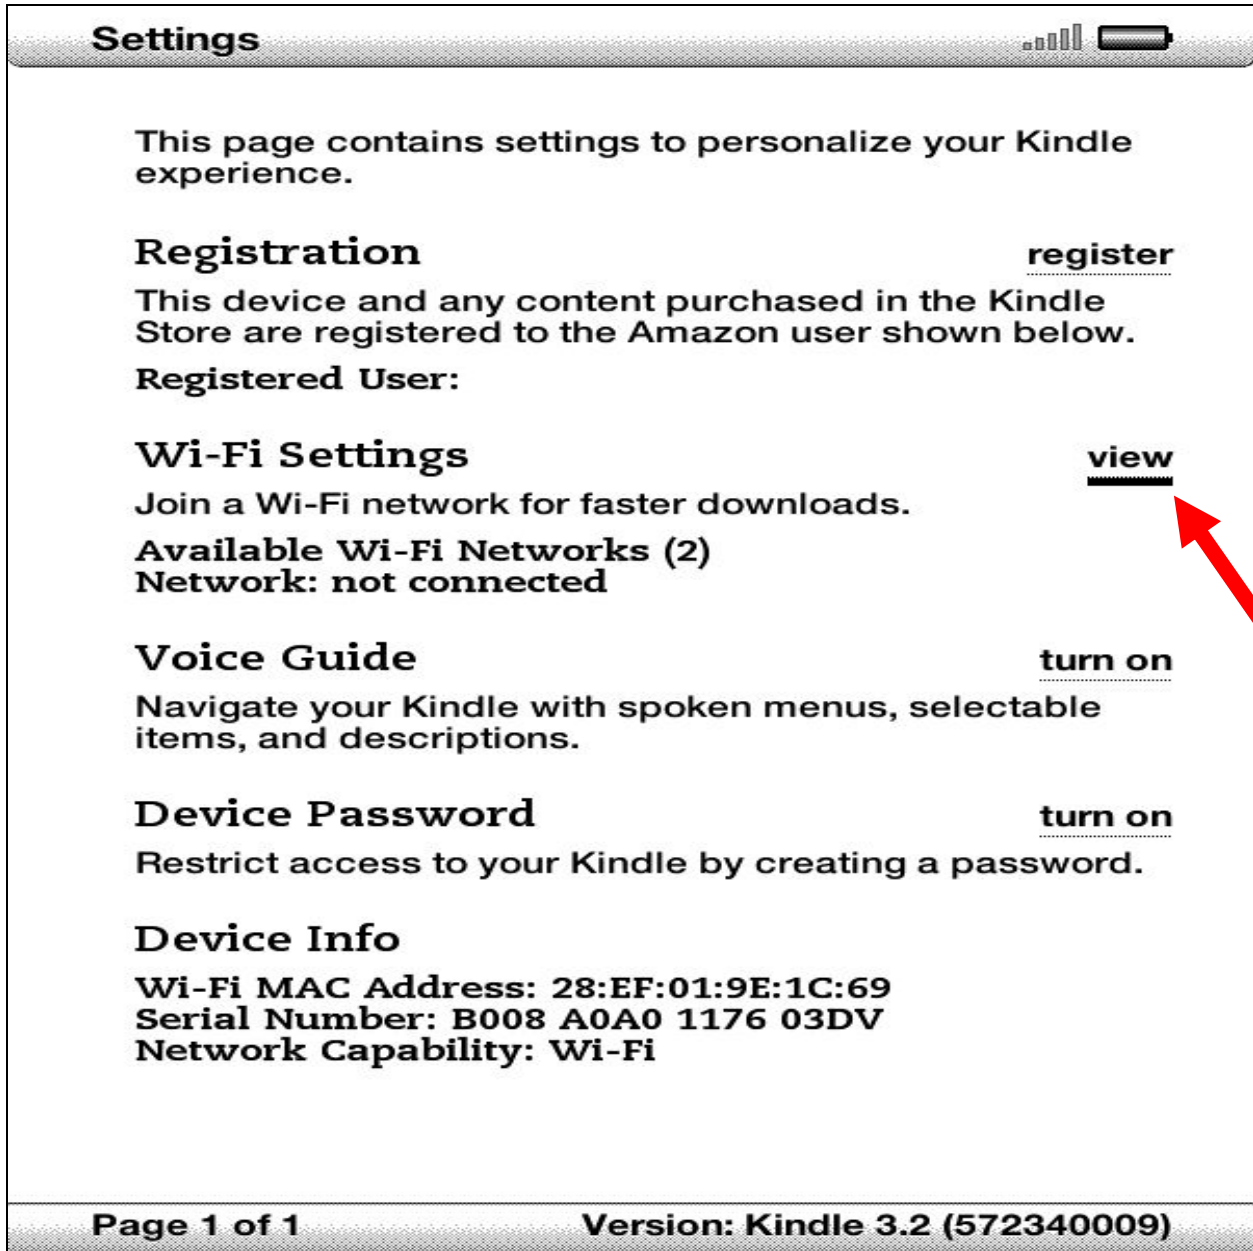

The following section describes in detail how to connect to a wireless network using the **keyboard and 5-way controller buttons** on the Kindle. This document presumes that you have the appropriate permissions on your Kindle to setup a wireless connection. NOTE: Kindle may have additional security features that may periodically ask you if you want to continue making changes during the wireless setup process.

1. Press the Home button and then press the Menu button.

2. Navigate to "Settings" by moving the 5-way controller down, then press the 5-way controller to select.

3. Select “*view*” next to “Wi-Fi Settings” to display a list of detected Wi-Fi networks. You may have to wait a moment as your Kindle detects networks in range. Kindle automatically scans for available Wi-Fi networks at periodic intervals.