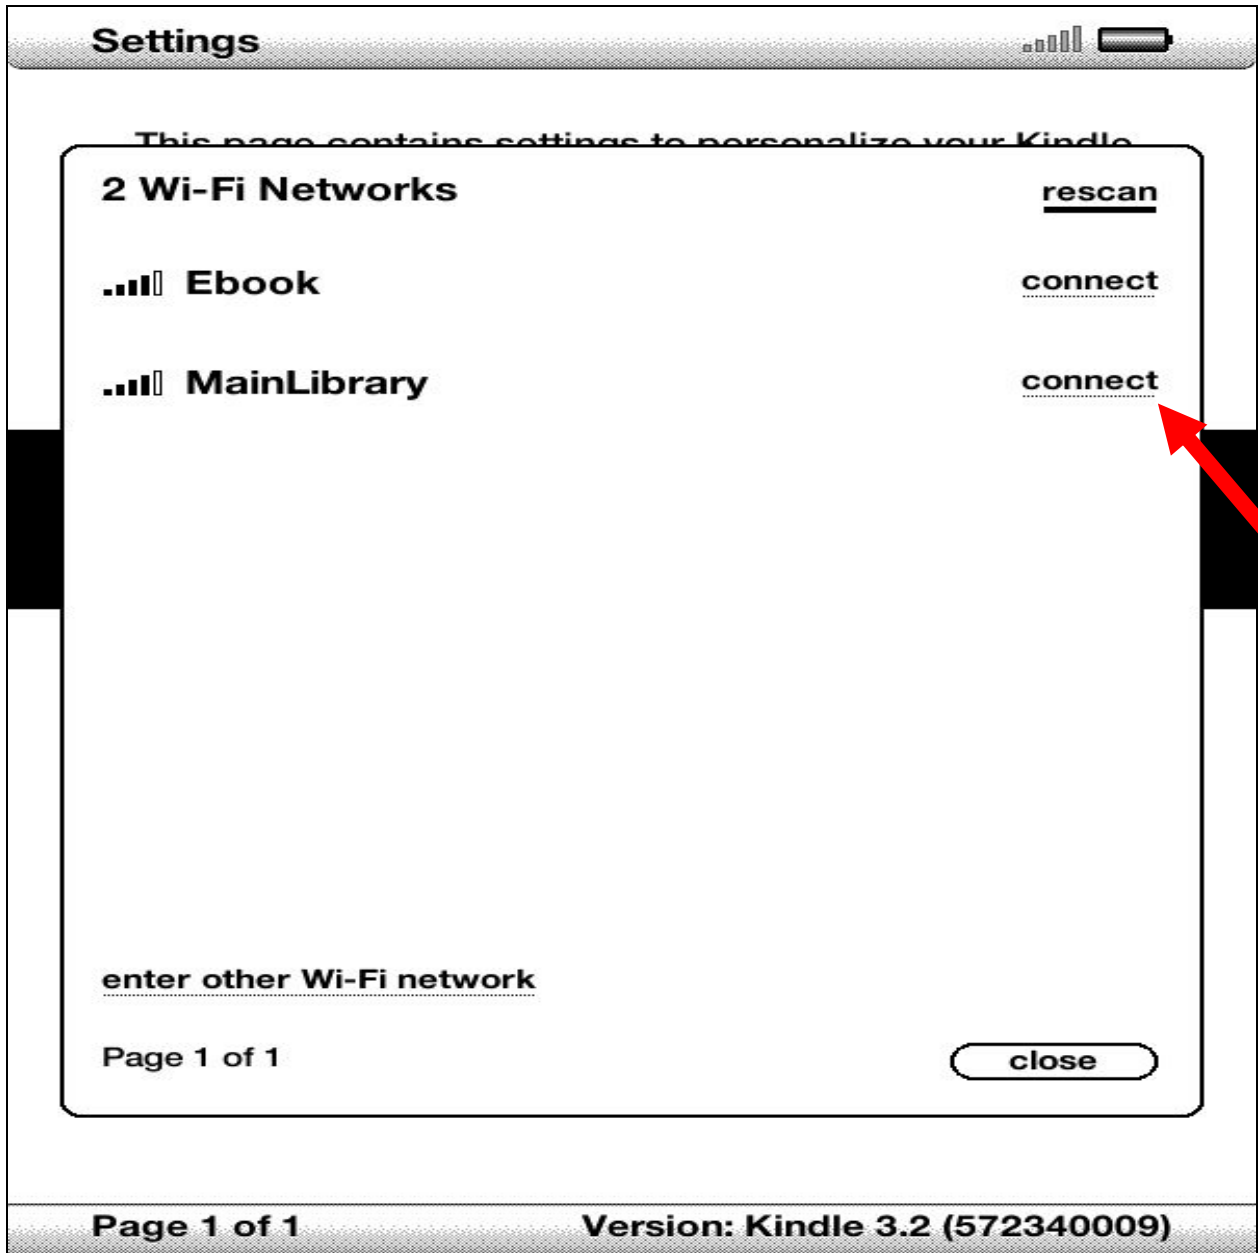

1. Press the Home button and then press the Menu button.

2. Navigate to "Settings" by moving the 5-way controller down, then press the 5-way controller to select.

3. Select “*view*” next to “Wi-Fi Settings” to display a list of detected Wi-Fi networks. You may have to wait a moment as your Kindle detects networks in range. Kindle automatically scans for available Wi-Fi networks at periodic intervals.

4. A list of wireless networks will be displayed. These are all the networks that are within range of your Kindle. Navigate to the network that displays the **Library's Name** by moving the 5-way controller down, then press the 5-way controller to select. (Ex. "MainLibrary")